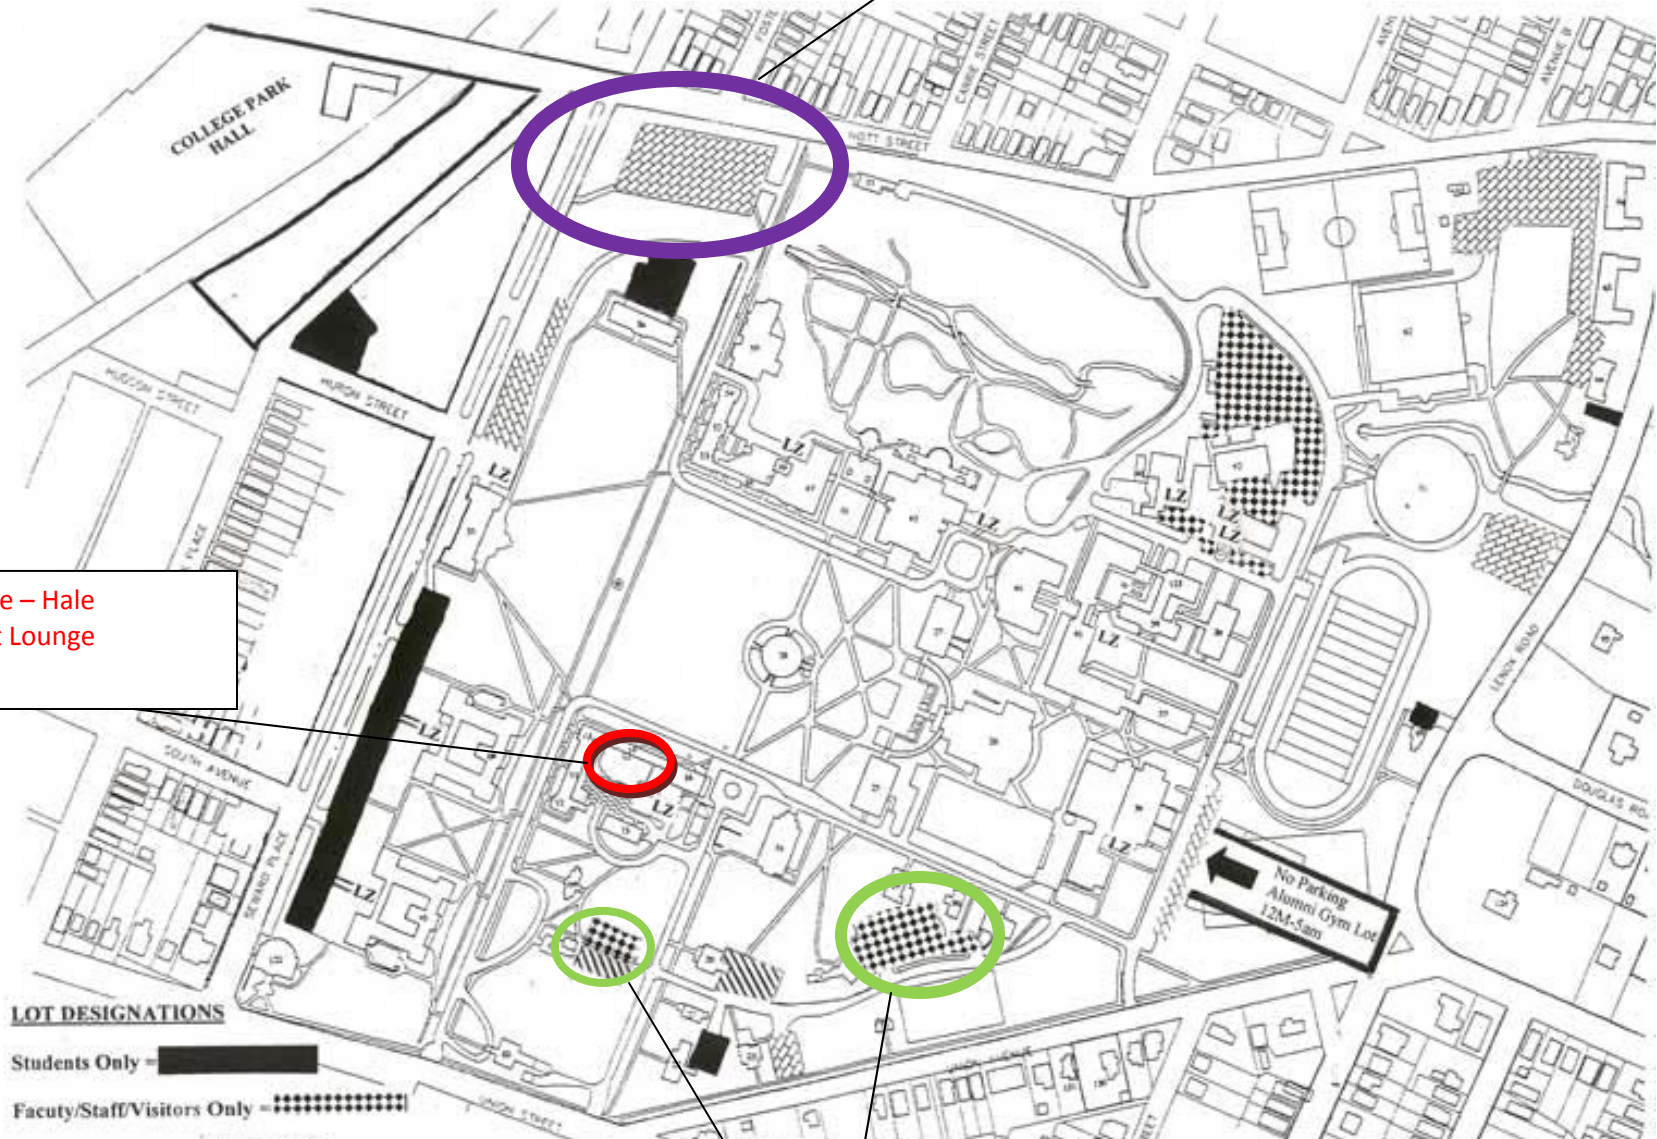

Recommended visitor parking lot
(enter through *Seward place* or
Nott Street)

Conference site – Hale
House/Everest Lounge

LOT DESIGNATIONS

- Students Only = [Solid black rectangle]
- Faculty/Staff/Visitors Only = [Dotted pattern rectangle]
- Faculty/Staff Only = [Cross-hatched pattern rectangle]
- Visitors Only = [Diagonal line pattern rectangle]
- All = [Wavy line pattern rectangle]

MAP ISSUED 1/1/06

Loading zone (LZ) = No Parking
NOTE: Staff does not include
Student workers

Closer visitor lots for early arrival
(before 8 am) (enter through *Union
Street* via main gate)